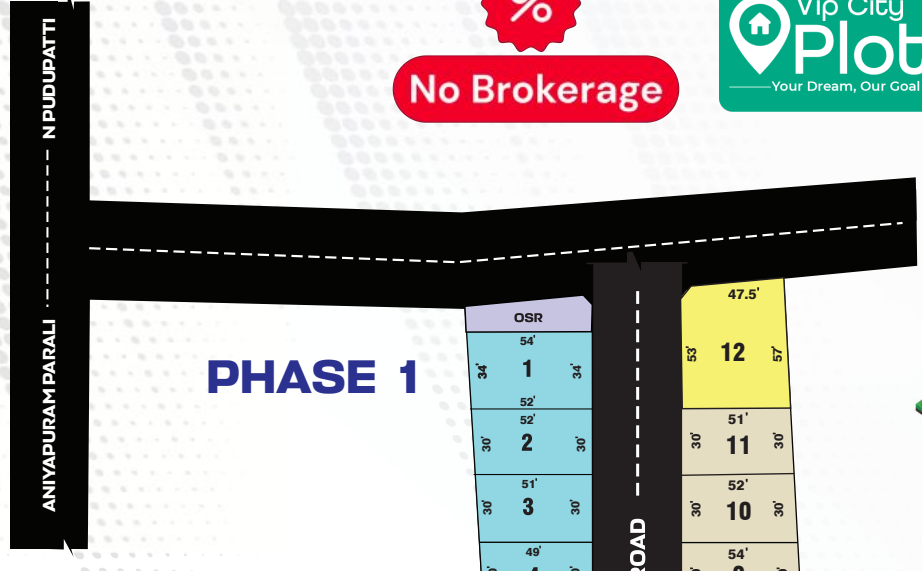

No Brokerage

www.vipcityplots.com
98844 14458

PHASE 1

OSR
1
2
3
4
5
6
7
8
9
10
11
12

Hitech City

- COMMERCIAL
- PREMIUM PLOTS
- A - BLOCK
- B - BLOCK
- C - BLOCK

AMENITIES

- BLACK TOP ROAD
- ROUND THE CLOCK SECURITY
- SOLAR STREET LIGHTS
- GATED COMMUNITY
- QUALITY GROUND WATER
- AVENUE TREES