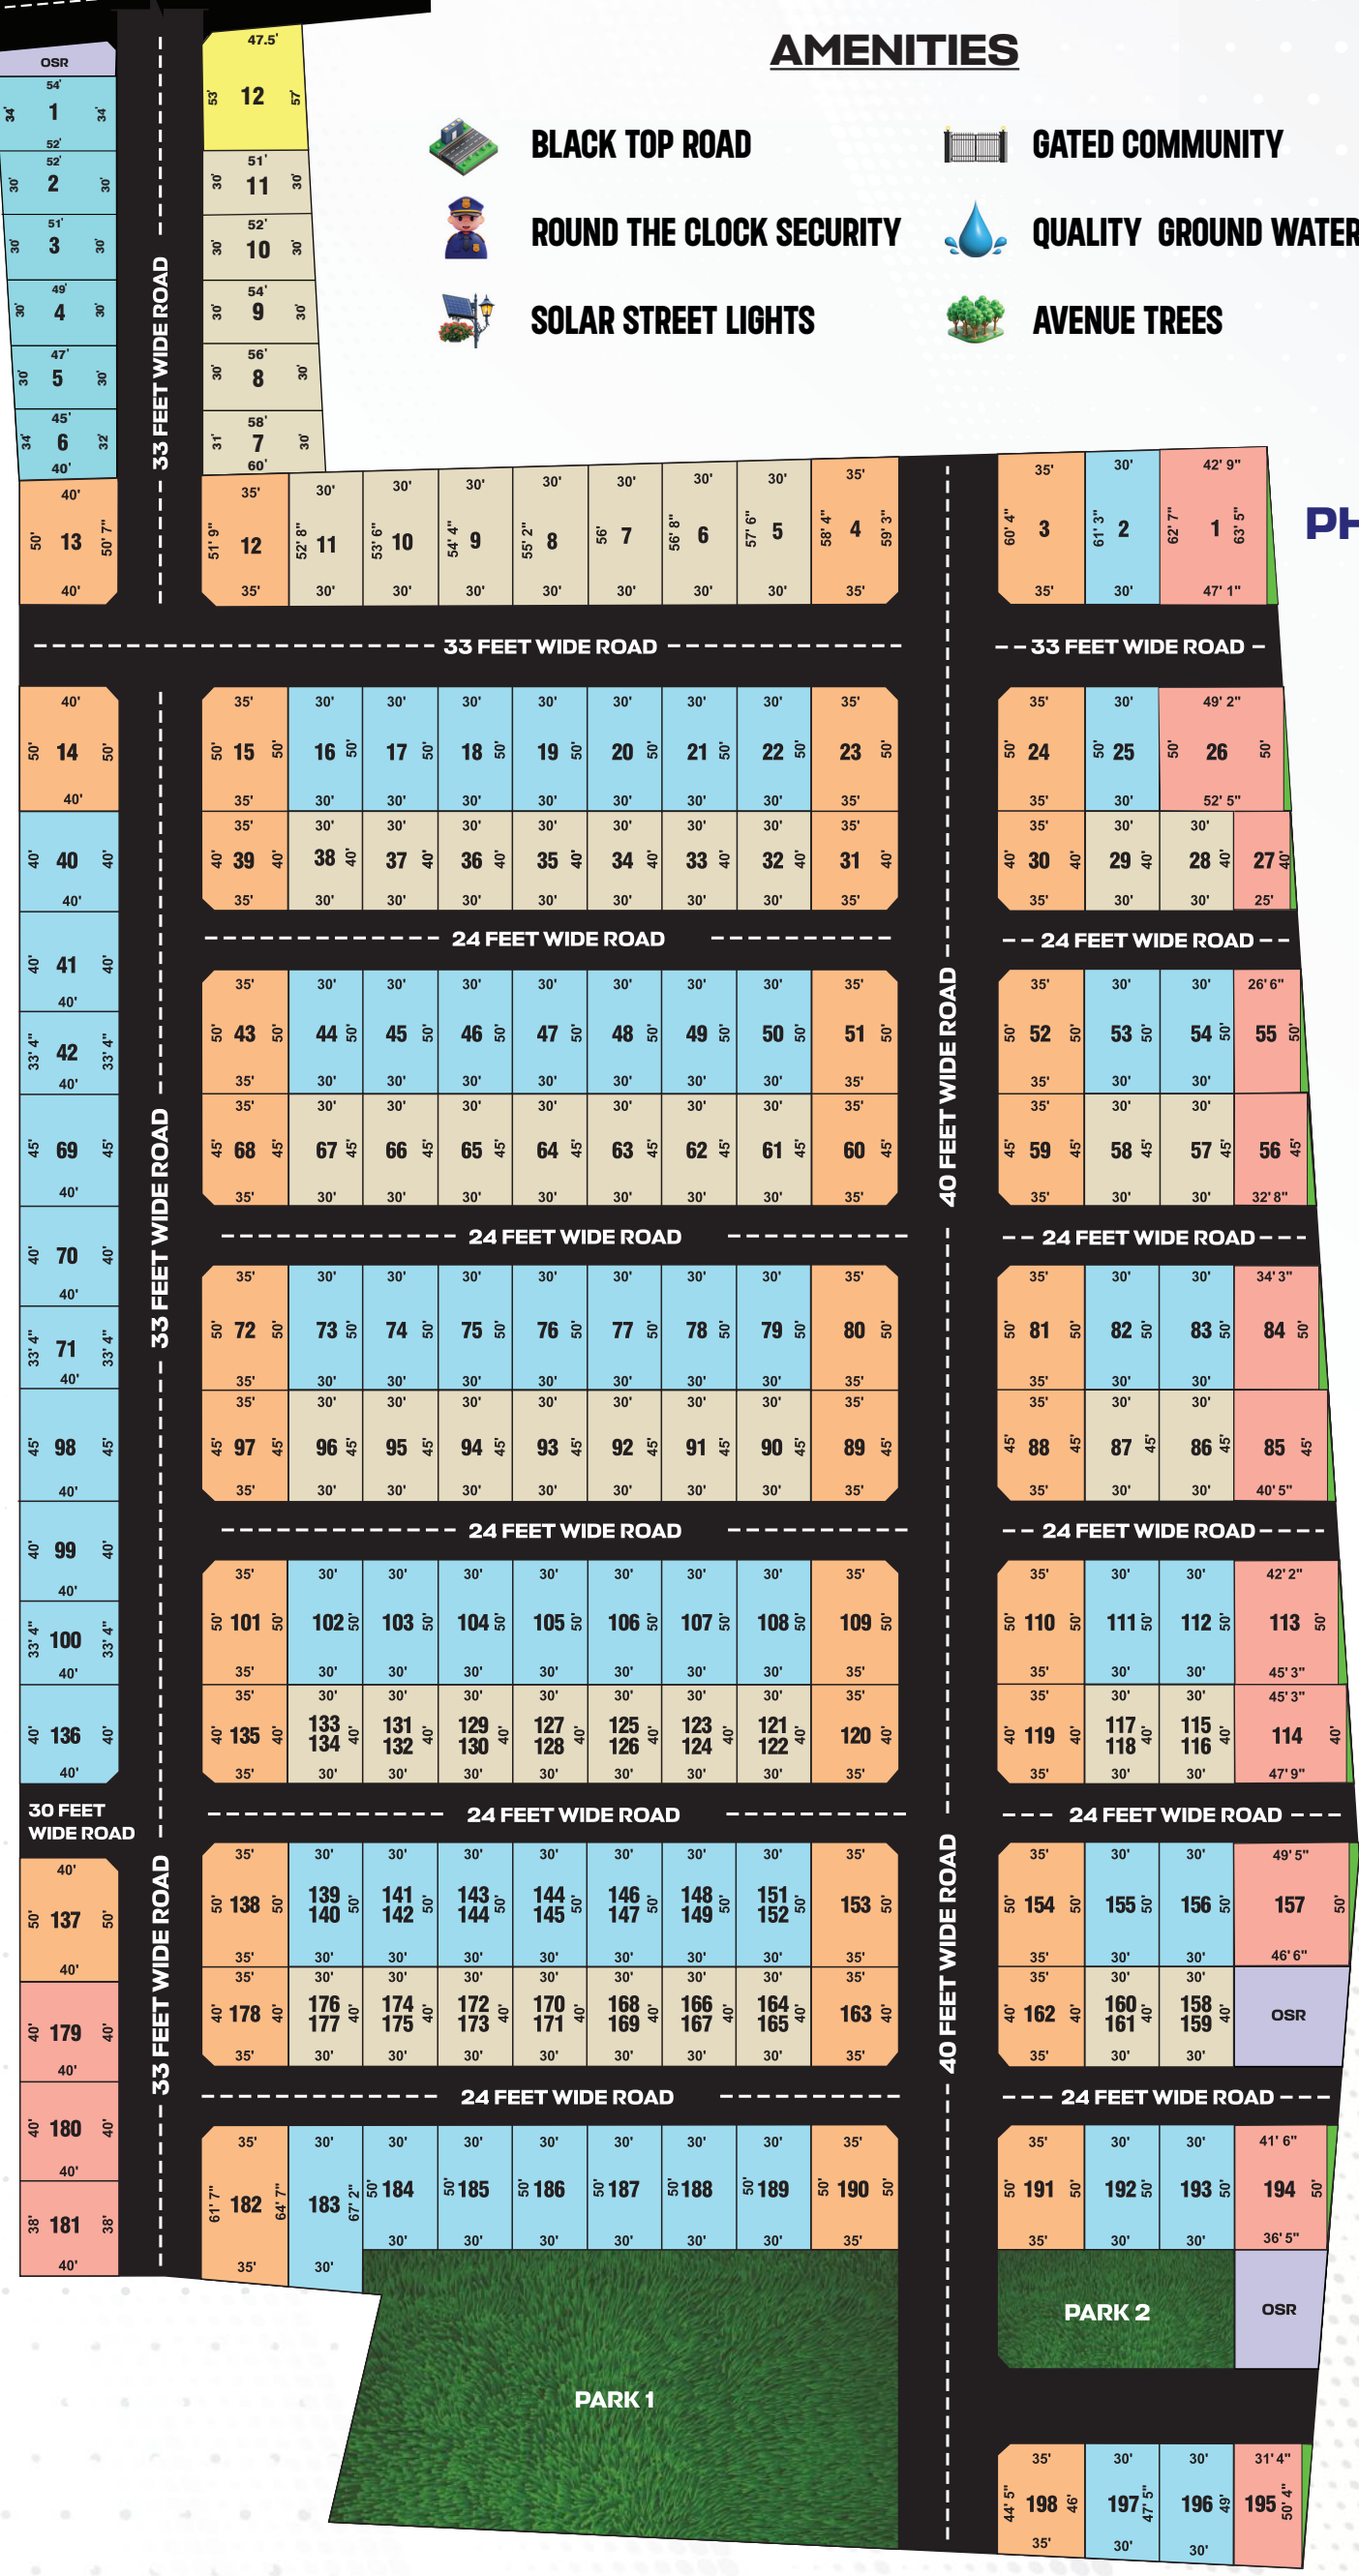

No Brokerage

www.vipcityplots.com
98844 14458

PHASE 1

OSR
1
2
3
4
5
6
7
8
9
10
11
12

Hitech City

- COMMERCIAL
- PREMIUM PLOTS
- A - BLOCK
- B - BLOCK
- C - BLOCK

AMENITIES

- BLACK TOP ROAD
- ROUND THE CLOCK SECURITY
- SOLAR STREET LIGHTS
- GATED COMMUNITY
- QUALITY GROUND WATER
- AVENUE TREES