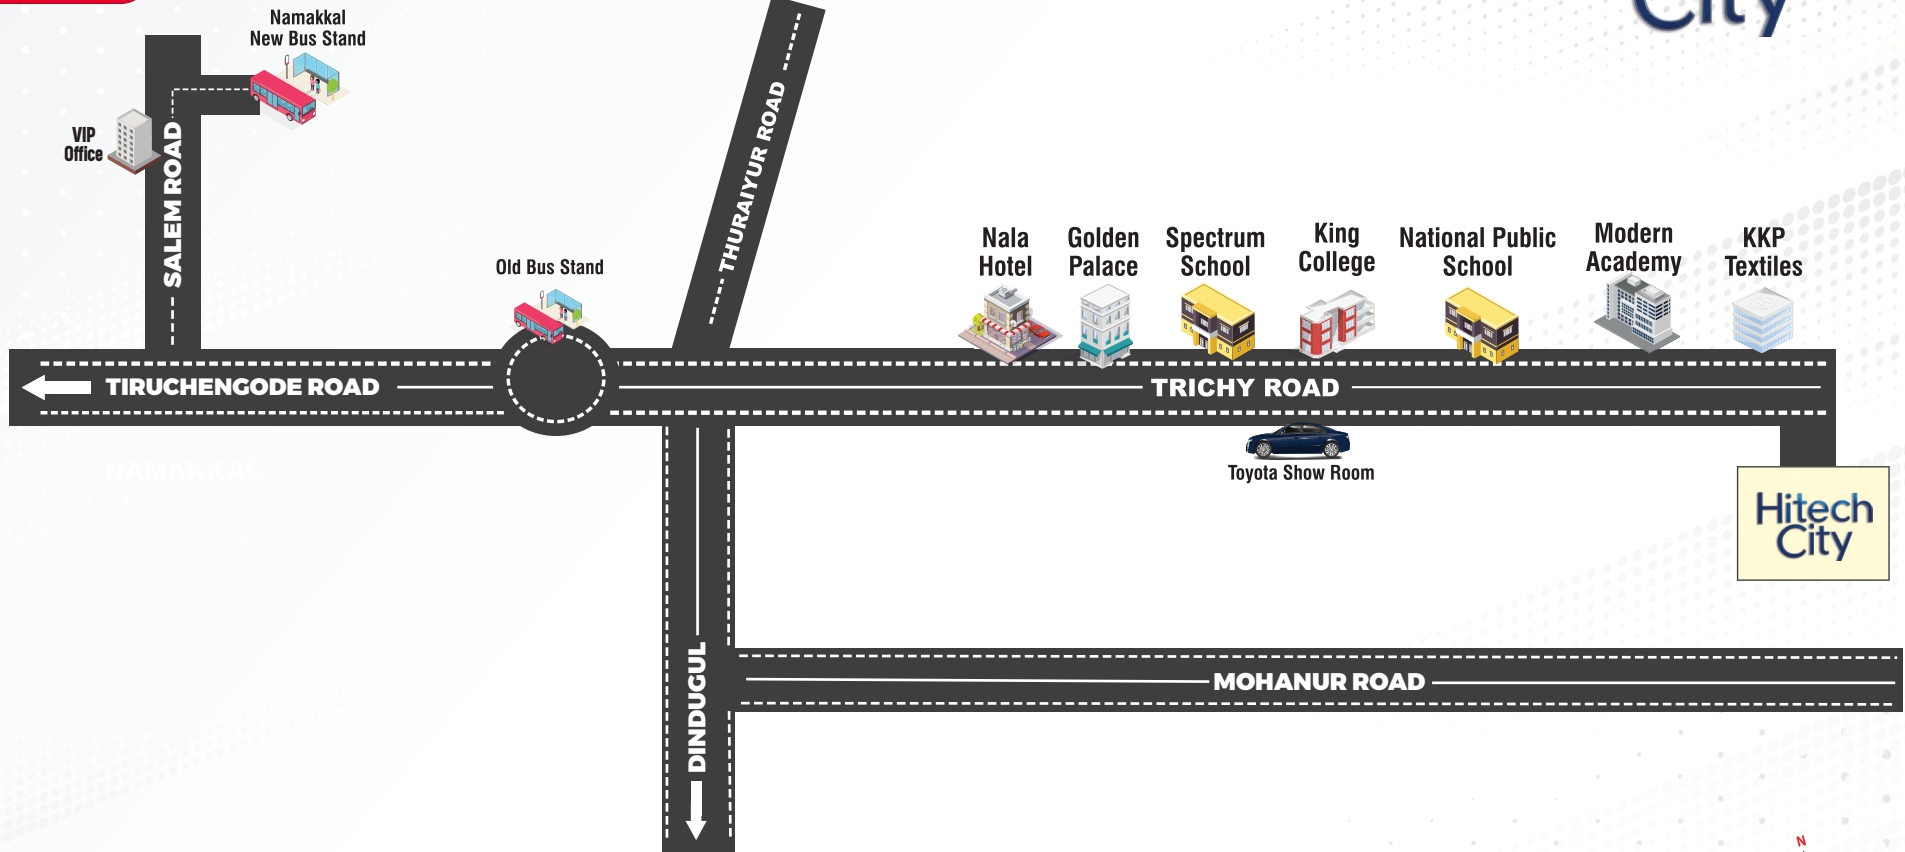

RAILWAY STATIONS

- 6 Mins drive from Laddivadi Railway station
- 15 Mins drive from Mohanur Railway Station

HOSPITALS

- 8 Mins drive from SRI DHARSON HOSPITAL (Ortho hospital)
- 9 Mins drive from M.M. Hospital Namakkal
- 10 Mins drive from Maharaja Speciality Hospital
- 10 Mins drive from Sahasra Nallathambi Hospital
- 110 Mins drive from Deepthi Multispeciality Hospital

IMPORTANT PLACES

- 11 Mins drive from Namakkal Fort
- 50 Mins drive from kolli malai hills

No Brokerage

Vip City
Plots
—Your Dream, Our Goal—

www.vipcityplots.com
98844 14458

FREE SITE VISIT AVAILABLE

Hitech City