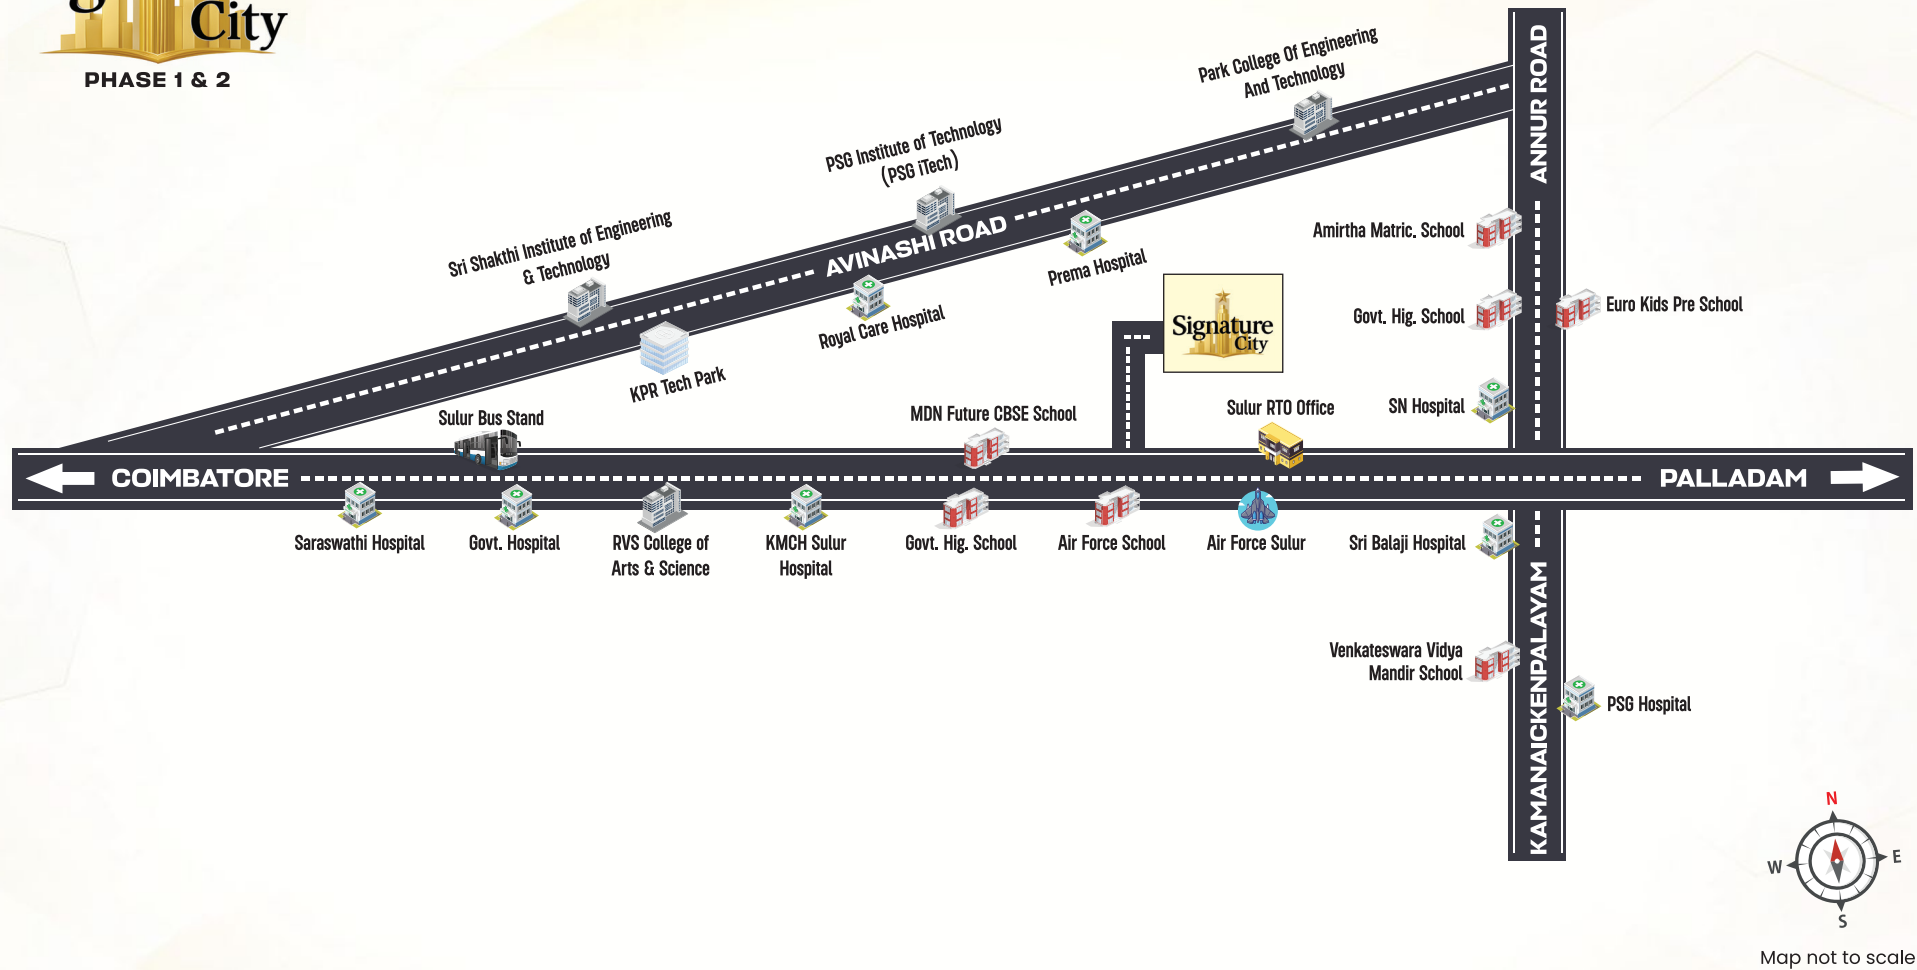

SIGNATURE CITY

KADAMPADI VILLAGE, SULUR TALUK,
COIMBATORE DISTRICT.

Disclaimer :-

- Roads and OSR handed over to the local panchayat through gift deed.
- This brochure is illustrate and cannot be treated as legal document.