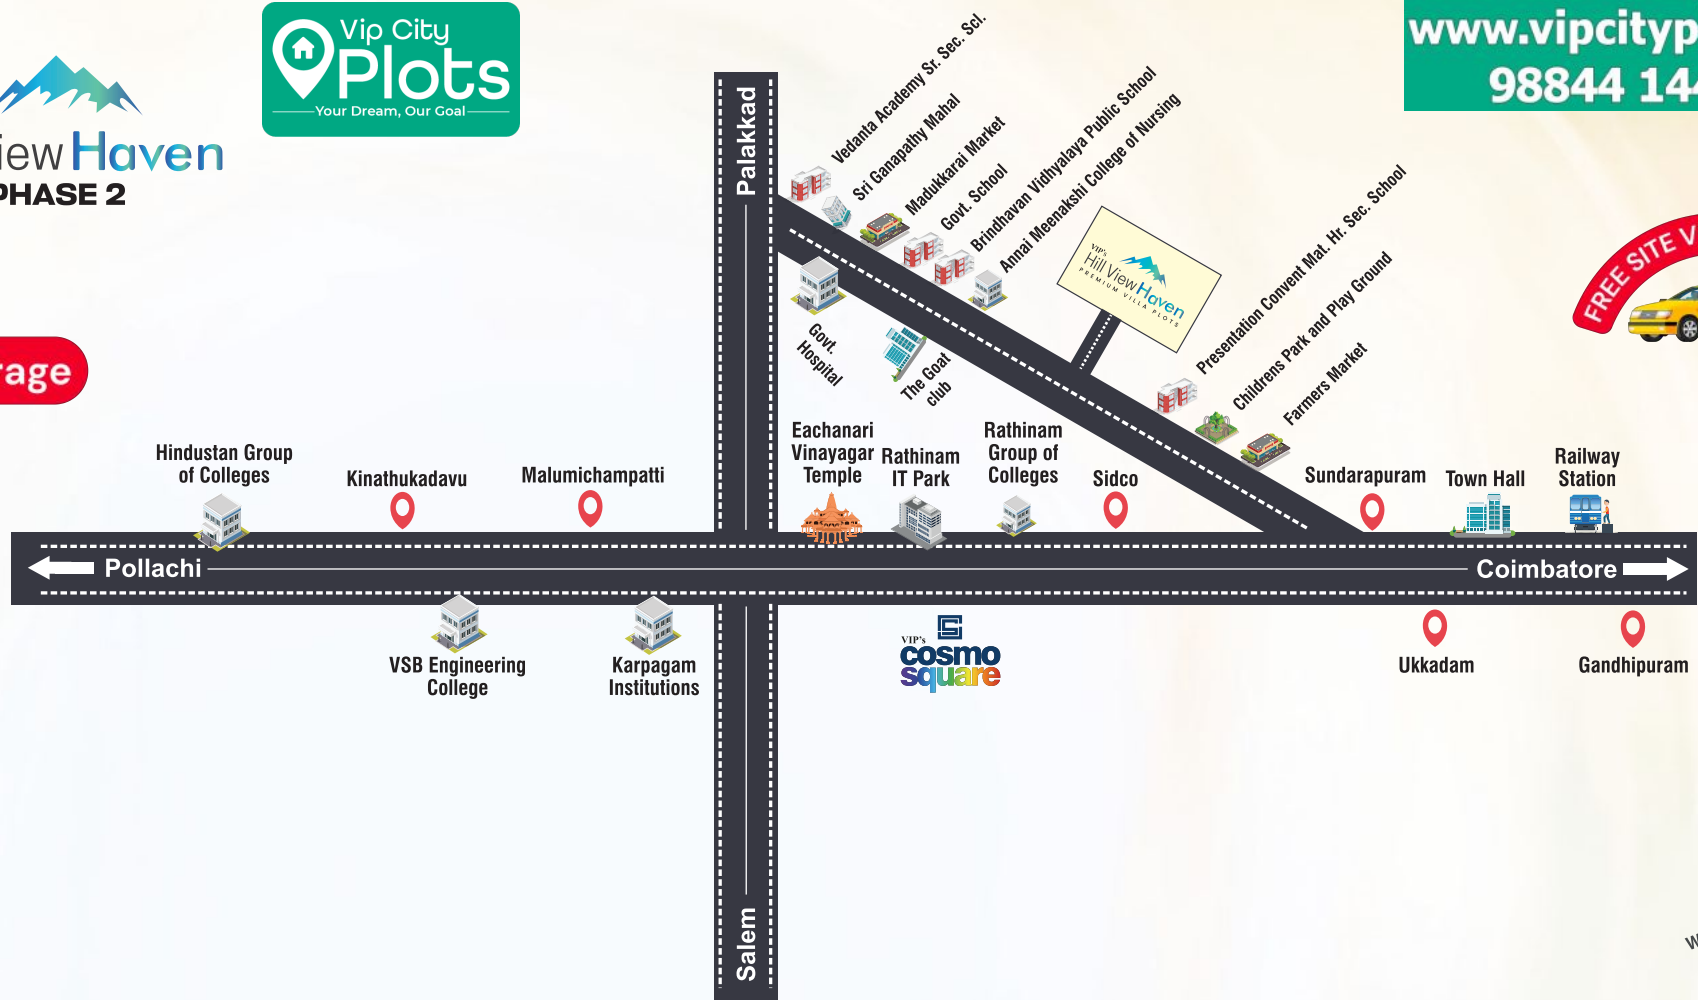

HOSPITALS

- 2 Mins drive from Sree Abirami Hospital
- 3 Mins drive from Rajam Medical Centre & Hospital
- 3 Mins drive from Abinand Hospital
- 4 Mins drive from Koushikha Hospital
- 4 Mins drive from Natraj Hospital
- 6 Mins drive from Urban Primary Health Center
- 9 Mins drive from Government Hospital Coimbatore

COIMBATORE

VIP's
Hill View Haven
PHASE 2

www.vipcityplots.com
98844 14458

No Brokerage

Map not to scale

VIP's
Hill View Haven
PHASE 2
MADUKKARAI, COIMBATORE

Disclaimer :-

- * Roads and OSR handed over to the local panchayat through gift deed.
- * This brochure is illustrate and cannot be treated as legal document.